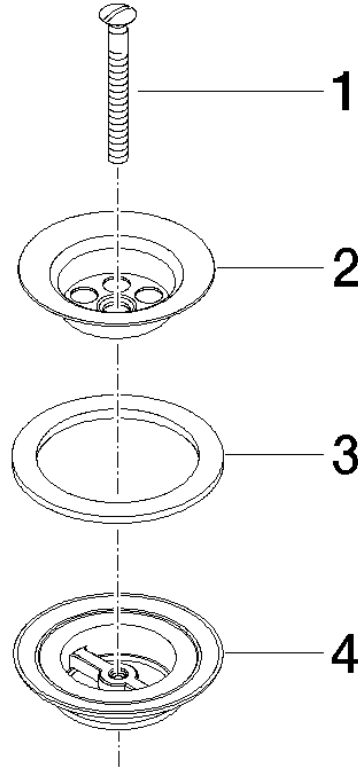

10 100 970

Fits: IMO, LULU, MADISON, MEM, TARA,
CL.1, LISSÉ, VAIA, META, CYO

| | | |
|---|-------------------------------|---------------|
|  | Brushed Platinum | 10 100 970-06 |
|  | Chrome | 10 100 970-00 |
|  | Platinum | 10 100 970-08 |
|  | Durabress (23kt Gold) | 10 100 970-09 |
|  | Dark Chrome | 10 100 970-19 |
|  | Light Gold | 10 100 970-26 |
|  | Brushed Light Gold | 10 100 970-27 |
|  | Brushed Durabress (23kt Gold) | 10 100 970-28 |
|  | Brushed Bronze | 10 100 970-42 |
|  | Brushed Champagne (22kt Gold) | 10 100 970-46 |
|  | Champagne (22kt Gold) | 10 100 970-47 |
|  | Brushed Chrome | 10 100 970-93 |
|  | Brushed Dark Platinum | 10 100 970-99 |

Grated waste 1 1/4" - Brushed Platinum

IMO

10 100 970

10 100 970

10 100 970

Parts for other finishes can be found here: [Chrome](#)

Spare parts list

| No. | Item Number | Name | Quantity used | Delivery time |
|-----|-----------------|--------------|---------------|---------------|
| 3 | 09 14 03 005 90 | seal | 1 | 60 |
| 4 | 09 11 01 007-07 | pop-up waste | 1 | 60 |